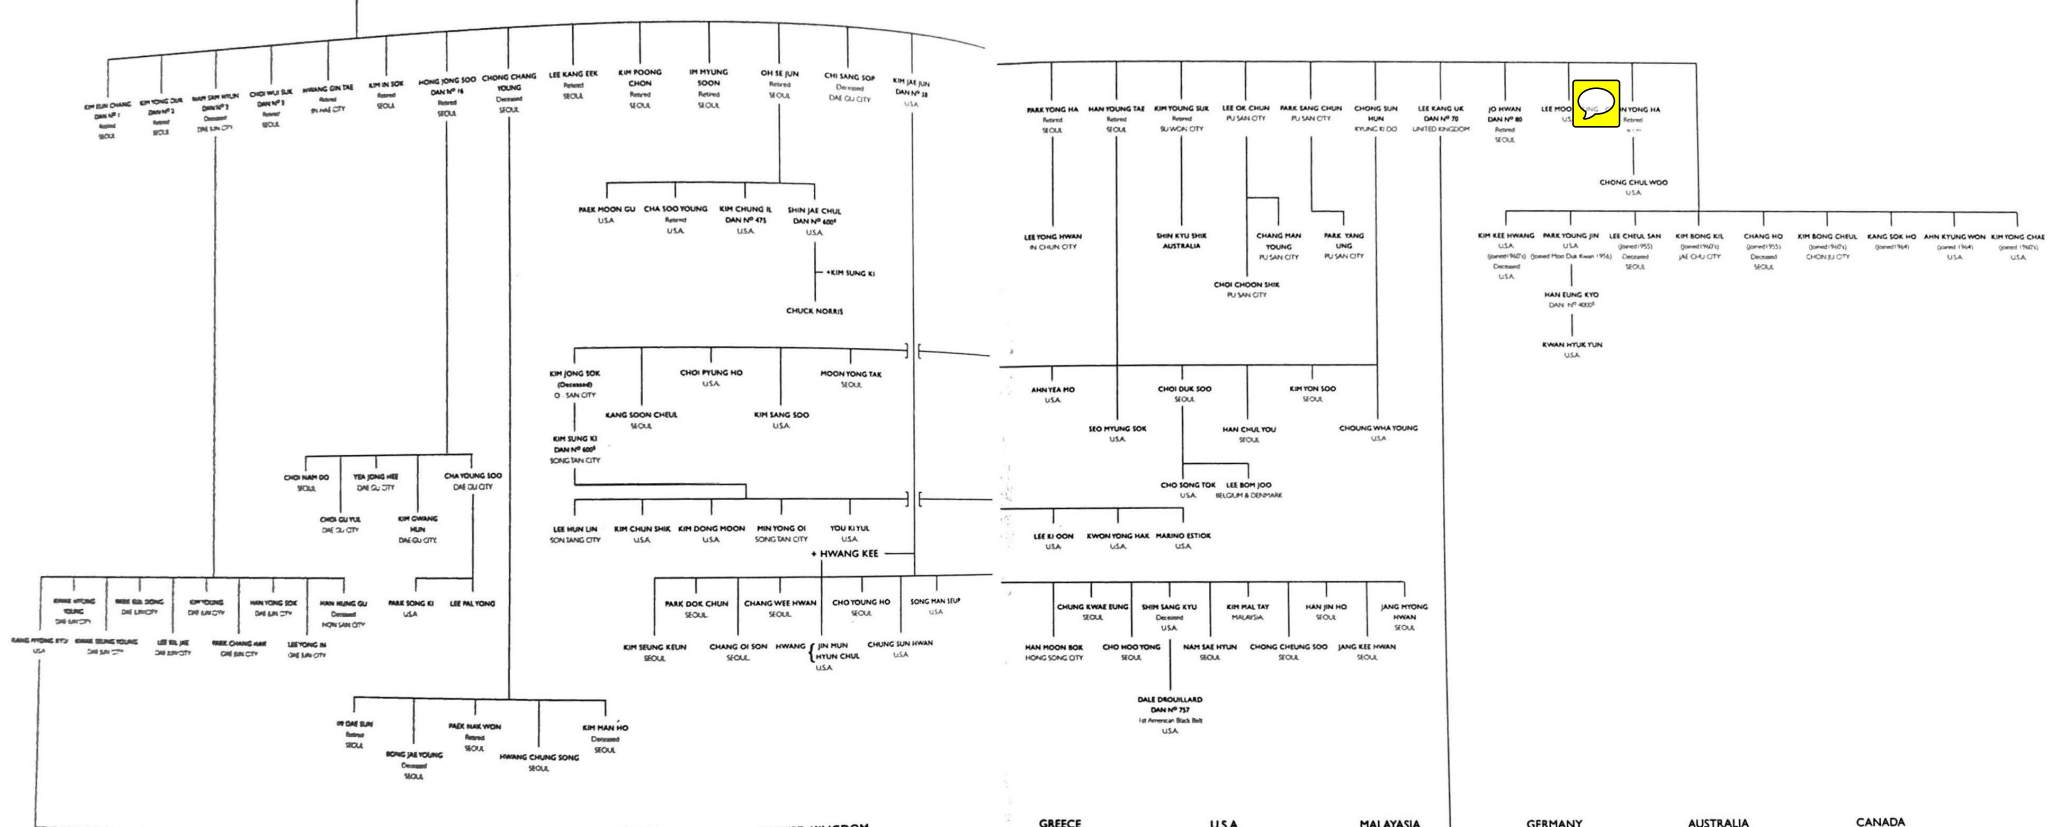

Moo Duk Kwan family tree

HWANG KEE

KOREA UNITED KINGDOM GREECE USA MALAYASIA GERMANY AUSTRALIA CANADA

- KIM BOK UNG DAN # 288 SEOUL
- KIM HYUK CHANG SEOUL
- SEO SOON BOK SEOUL
- ANN YOUNG TAEK SEOUL
- KIM HONG LAE SEOUL
- LEE SOO KWAN SEOUL
- PETER V.H. CHIN
- LEE YOUNG MAN
- LEE YOUNG SONG
- JOSEPH H. H. TANG
- IAN BOST
- ROBERT WOODWISS
- STEPHEN INGRAM (Deceased)
- ELSWORTH TITUS
- KEITH BURNS
- ADAM SUKUMANDAN
- PETER O' TOOLE
- FREDERICK DANIEL
- KRISTIAAN BOGAERTS
- JEFFREY BOTTERELL
- DANNY GABRIELIS
- JULIA MEAKINS
- STEVE CARRER
- DAVID ALLERTON
- MARCUS COLLINSON
- STEPHEN TILLEY
- FRANCIS F.K. CHOI
- ALBERT S.P. CHOI
- BARON MCGONIGLE
- DAVID HOLDING
- TASOS METAXAS
- OLYMPIOS ANTONIS
- KIM EUNG KYONG TU CHAI
- HWANG BO YOUNG SOO
- CHANG BUNG GU
- KIM YOUNG OK
- LEE PYONG OK
- PAEK SOON JA (Deceased)
- KANG JAY OK
- FREDERICK SCOTT
- SAMUEL WALLACE
- SEO HEBERY CHON HO
- JEFFREY PICHKOFSKY
- THOMAS WASTYK
- WILLIAM P. OTT JR
- QUY PETERS
- ERWIN WERNES
- JOSEPH Y. SEO
- THOMAS FOO KWANG NG
- TAN CHIN HOE
- LEE CHIN HAN
- CHONG POO SITU
- THOMAS SEW PAH LIEW
- JONATHAN TUN WAH CHIN
- MICHAEL HEE HO MOH
- WONG HENG KING
- TONG TECK PING
- CHAN BENG HAN (Deceased)
- CHEW FENG KIM
- BENIGN CHEW TAW HUI
- TANG LING HUI
- MICHAEL FONG CHING LOK
- WONG FENG AN
- LING KIANG DIP
- TIONG WOO POH
- AMBROSE CHANG
- BENJAMIN DUBLIN
- ONG SOO HIN
- GEORGE IM
- JOHN NABAU
- HARBERT A.H. HENG
- TYLEE
- LEE LAI SOON
- TAY SENG HUAT
- TNAY HAN CHUAN HOE
- GADSDON KICKARD
- SEAN BOGAERTS